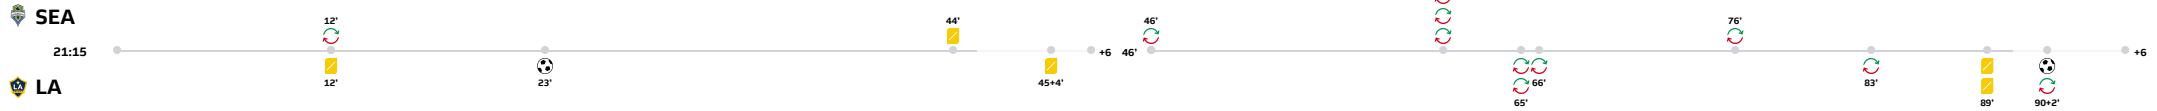

Match Overview

Major League Soccer - Regular Season | 2026 | Matchday 14 | Seattle Sounders FC - LA Galaxy 0:2

Actions

Lineups & Team Stats

- 26 A. Thomas
- 5 Nouhou
- 25 J. Ragen
- 35 A. Lopez (61')
- 45 P. Kingston (44', 46')
- 17 P. Arriola (61')
- 9 J. Ferreira (61')
- 31 H. Dotson
- 13 J. Morris
- 37 S. Brunell (76')
- 19 D. Musovski (12')
- 24 S. Frei
- 7 C. Roldan (61')
- 11 A. Rusnák (12')
- 14 P. Rothrock (61')
- 20 K. Kim
- 33 C. Baker
- 85 K. Kossa-Rienzi (46')
- 90 S. Gomez (76')
- 95 O. De Rosario (61')

Seattle Sounders FC	LA Galaxy
0	2
1.35	1.71
14	8
56	44
596	448
87	82
5	1
3	13
127.4	123.8
533	446
Referee: Joseph Dickerson	Assistants: Cameron Blanchard, Logan Brown
4th Official: Alyssa Pennington	Video Assistant: Younes Marrakchi

- (89') J. Marcinkowski
- J. Nelson
- (12') J. Haak
- J. Glesnes
- (65', 45'+4) M. Yamane
- (90'+2, 89') E. Cerrillo
- (66') E. Thommy
- E. Wynder
- (23') G. Pec
- (83') J. Paintsil
- (65') M. Reus
- N. Micovic
- (90'+2) M. Yoshida
- (66') L. Sanabria
- (83', 90'+2) M. Nascimento
- I. Parente
- (65') M. Cuevas
- C. Rindov
- R. Ramos Jr.
- (65') H. Miller