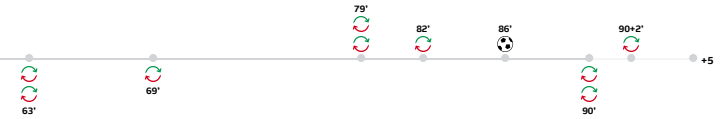

Match Overview

Major League Soccer - Regular Season | 2026 | Matchday 15 | Los Angeles Football Club - Seattle Sounders FC 1:0

Actions

L AFC

21:15

SEA

Lineups & Team Stats

- 12 T. Hasal
- 4 E. Segura
- 24 R. Hollingshead
- 33 A. Long ⌂ 82' C
- 5 R. Porteous
- 66 M. Choinière ⌂ 79'
- 8 M. Delgado
- 11 T. Tillman ⚽ 86'
- 99 D. Bouanga ⌂ 90'+2
- 30 D. Martínez ⌂ 79'
- 7 S. Heung-Min
- 31 C. Carter
- 17 J. Ebobisse
- 19 T. Boyd ⌂ 79'
- 21 R. Raposo
- 27 N. Ordaz
- 29 A. Smoliakov ⌂ 90'+2
- 46 S. Eustáquio ⌂ 79'
- 65 A. Boudri
- 91 N. Tafari ⌂ 82'

	Los Angeles Football Club	Seattle Sounders FC
Goals	1	0
xGoals	1.79	1.8
Shots	18	11
Possession (%)	51	49
Passes & Crosses	516	540
Passing accuracy (%)	89	90
Corners	7	5
Fouls	12	10
Distance Covered	111	114.2
High-Intensity Runs	378	403
Referee	Ramy Touchan	Lukasz Szpala
Assistants	Chris Elliott Tyler Wyrstek	Elijio Arreguin
4th Official		
Video Assistant		

- A. Thomas 26
- Nouhou 5
- J. Ragen 25
- ⌂ 63' K. Kim 20
- ⌂ 90' K. Kossa-Rienzi 85
- ⌂ 90' J. Ferreira 9
- ⌂ 63' H. Dotson 31
- C C. Roldan 7
- A. Rusnák 11
- ⌂ 69' P. Rothrock 14
- J. Morris 13
- S. Frei 24
- A. Roldan 16
- ⌂ 69' D. Musovski 19
- C. Baker 33
- ⌂ 63' A. Lopez 35
- ⌂ 63' S. Brunell 37
- ⌂ 90' P. Kingston 45
- S. Gomez 90
- ⌂ 90' O. De Rosario 95